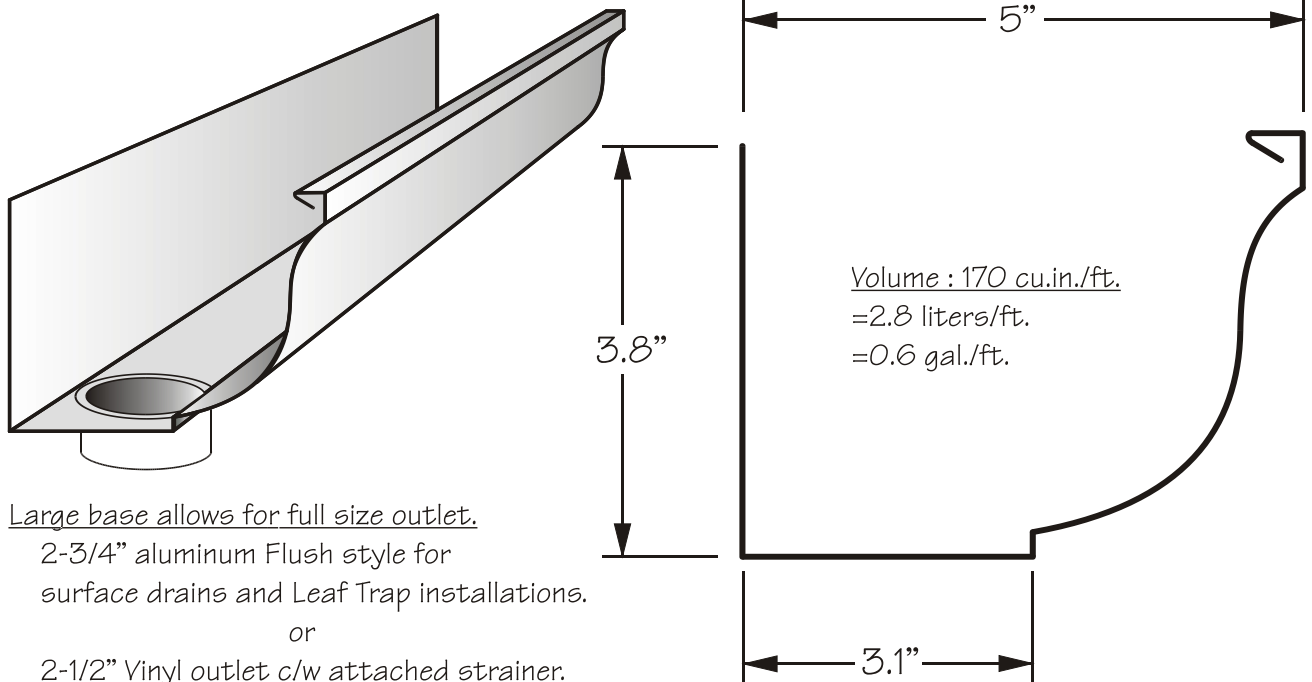

The base is wide enough to accommodate large flush style outlets for increased flow and less maintenance.

Large base allows for full size outlet.
2-3/4" aluminum Flush style for
surface drains and Leaf Trap installations.
or
2-1/2" Vinyl outlet c/w attached strainer.

Hangers - Extruded aluminum spaced 18" o.c.
Fasteners - #10 zinc plated deep thread.
Exposed screws - Stainless Steel
Sealant - One part elastomeric or polyurethane
Coil - .025" aluminum baked enamel finish.
- .032" *aluminum baked enamel finish
*(limited colors)

"K" STYLE INSIDE MITER DETAIL