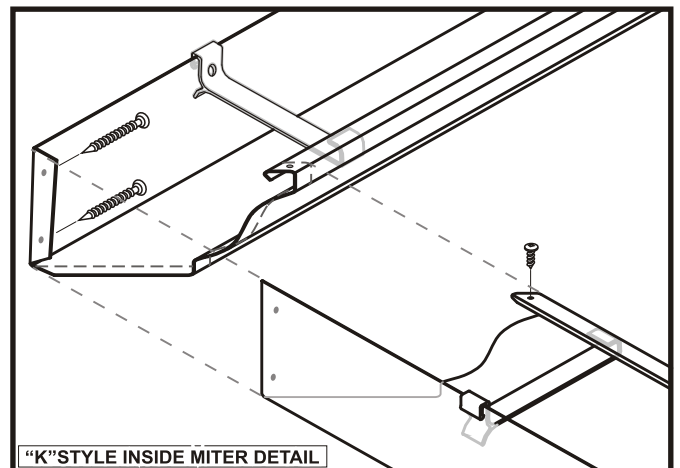

The base is wide enough to accommodate large flush style outlets for increased flow and less maintenance.

Large base allows for full size outlet.
2-3/4" aluminum Flush style for
surface drains and Leaf Trap installations.
or
2-1/2" Vinyl outlet c/w attached strainer.

Hangers - Extruded aluminum spaced 18" o.c.
Fasteners - #10 zinc plated deep thread.
Exposed screws - Stainless Steel
Sealant - One part elastomeric or polyurethane
Coil - .025" aluminum baked enamel finish.
- .032" *aluminum baked enamel finish
*(limited colors)