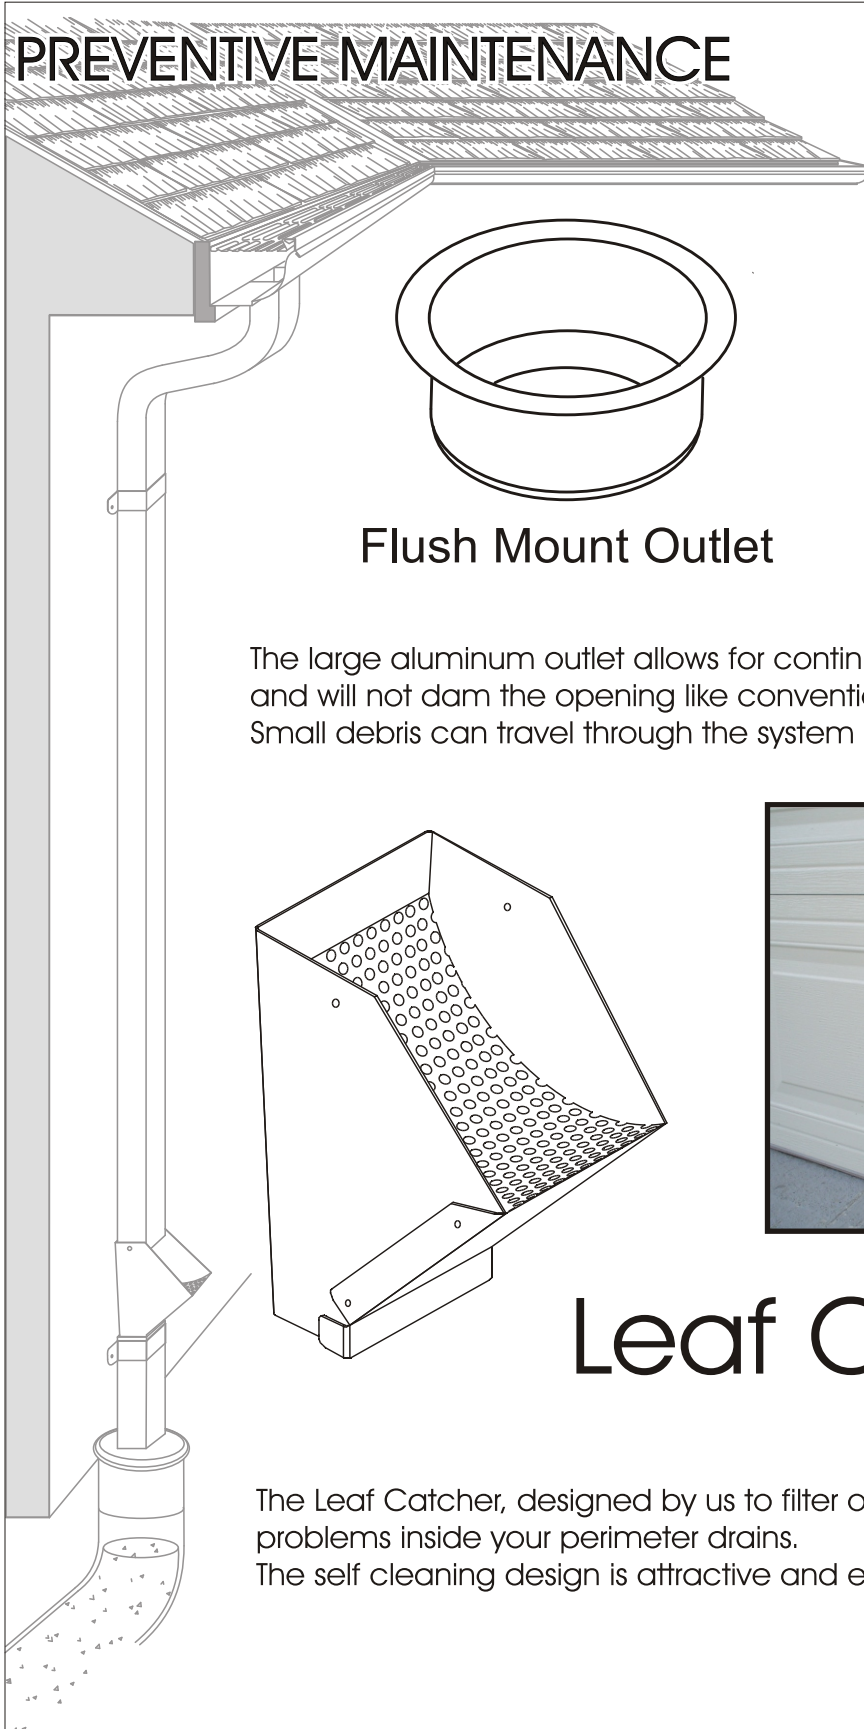

PRECISIONGUTTERS LTD.

#7, 9515-190th Street, Surrey BC V4N 3S1

Tel (604)888-5112 Fax (604)888-5143 email; sales@precisiongutters.com www.precisiongutters.com

PREVENTIVE MAINTENANCE

Flush Mount Outlet