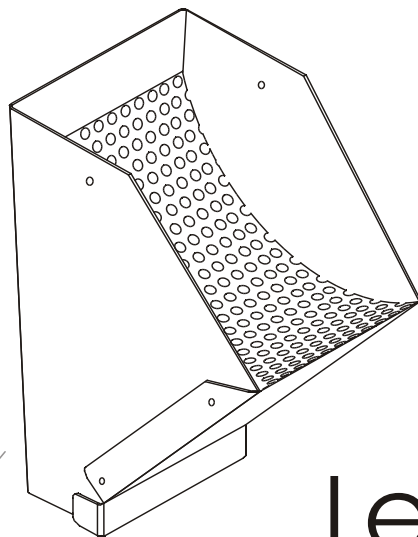

(See outlet details for more information)

The large aluminum outlet allows for continuous flow, and will not dam the opening like conventional plastic outlets. Small debris can travel through the system helping to keep gutters free flowing.

Leaf Catcher

The Leaf Catcher, designed by us to filter out small debris before causing problems inside your perimeter drains. The self cleaning design is attractive and easily maintained at ground level.