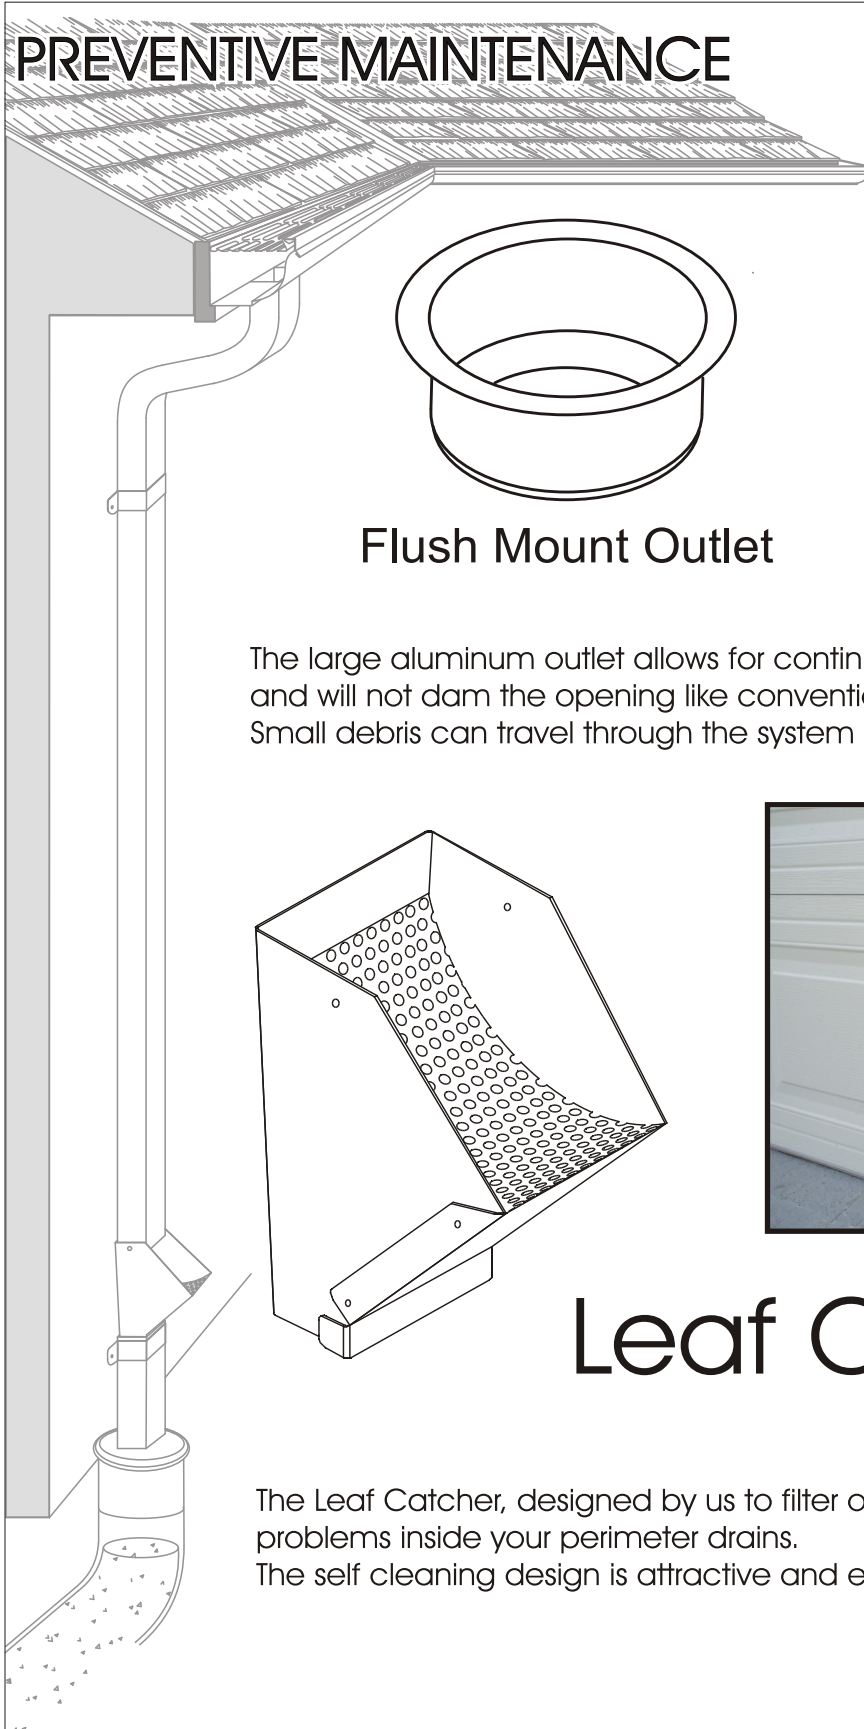

## PREVENTIVE MAINTENANCE

Flush Mount Outlet

K Funnel Outlet

(See outlet details for more information)

The large aluminum outlet allows for continuous flow, and will not dam the opening like conventional plastic outlets. Small debris can travel through the system helping to keep gutters free flowing.

## Leaf Catcher

The Leaf Catcher, designed by us to filter out small debris before causing problems inside your perimeter drains. The self cleaning design is attractive and easily maintained at ground level.