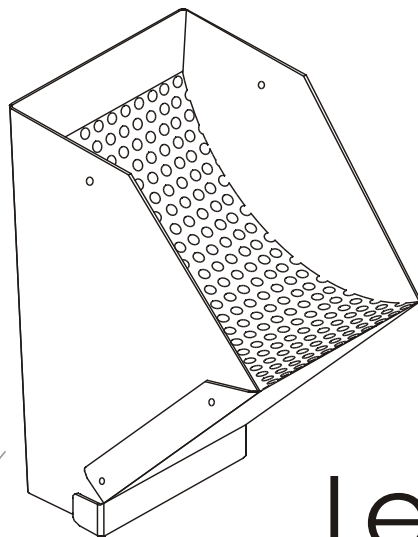

## PREVENTIVE MAINTENANCE

Flush Mount Outlet

K Funnel Outlet

(See outlet details for more information)

The large aluminum outlet allows for continuous flow, and will not dam the opening like conventional plastic outlets. Small debris can travel through the system helping to keep gutters free flowing.

## Leaf Catcher

The Leaf Catcher, designed by us to filter out small debris before causing problems inside your perimeter drains. The self cleaning design is attractive and easily maintained at ground level.